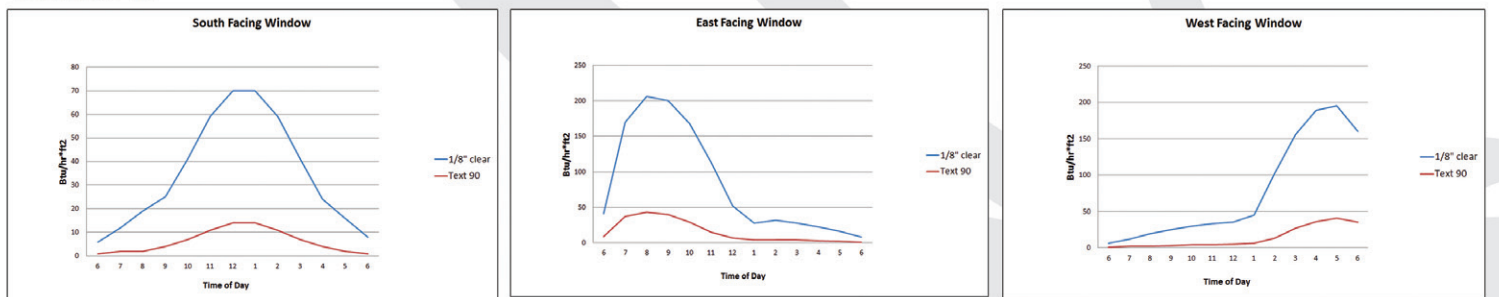

TEXTILENE® 90

*Custom colors and widths available. Minimum order of 1000 yards. Upcharges may apply.
**Available in 33.3 linear yard rolls.