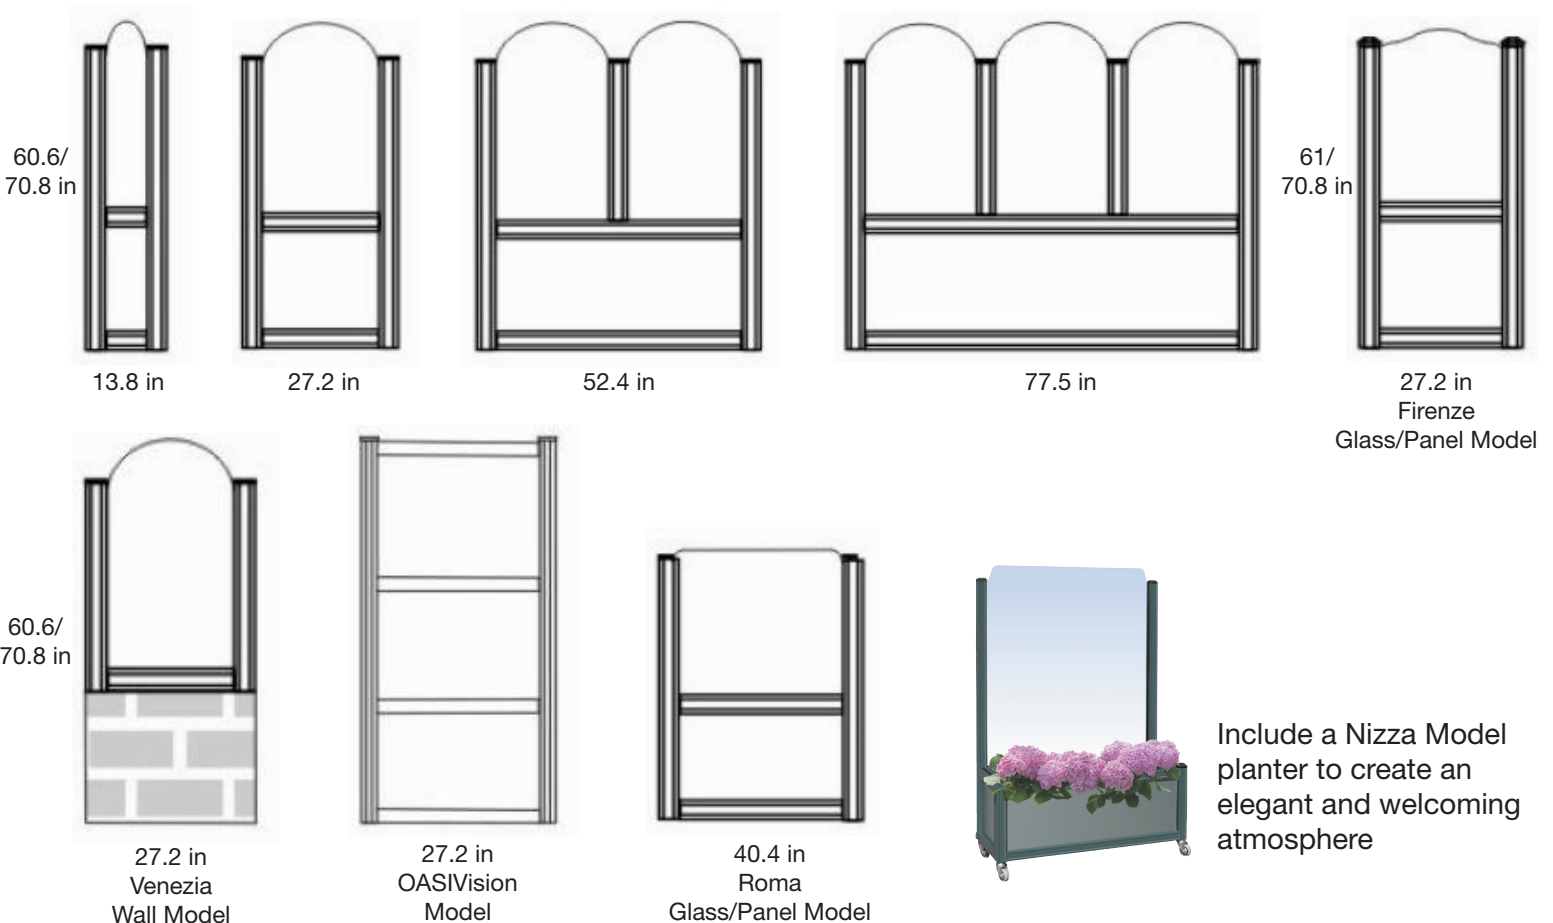

The Oasis comes in many different configurations and designs to fit your needs