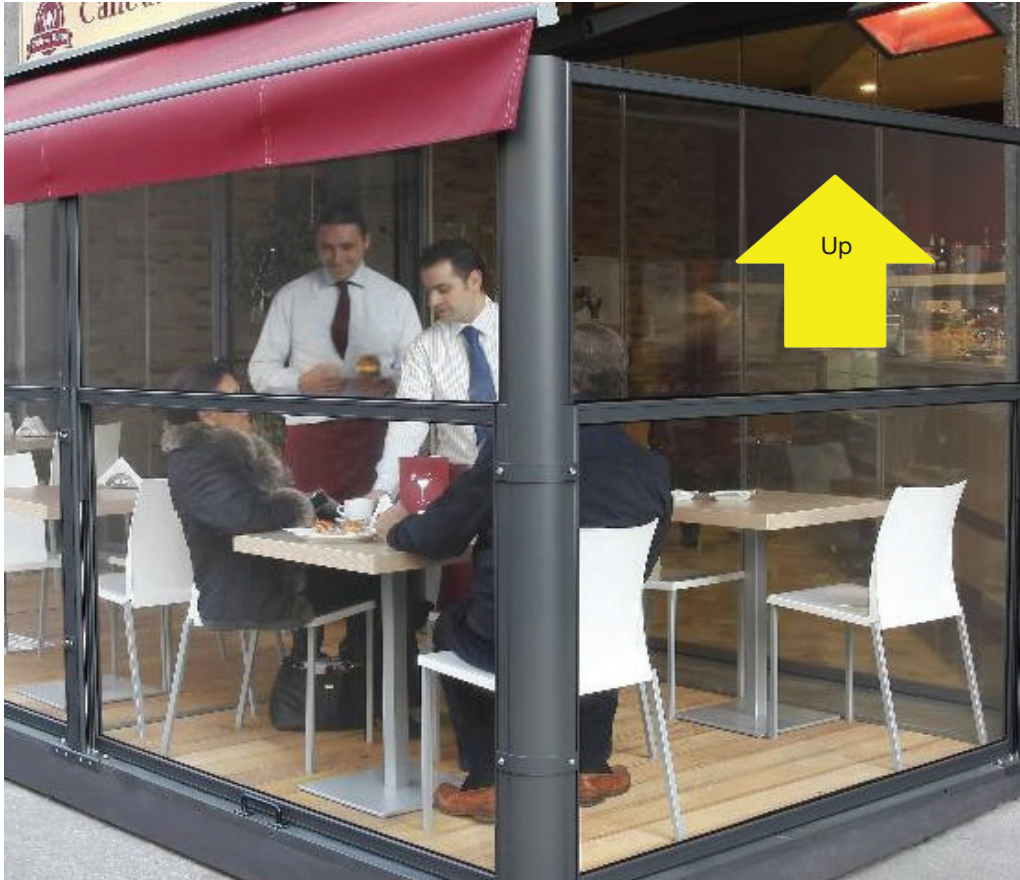

The Up and Down semi-automatic Terrace Wind Screen provides protection on windy days. It can be lowered on calm days for more air movement.

Screens can be raised or lowered easily to accommodate any climate.