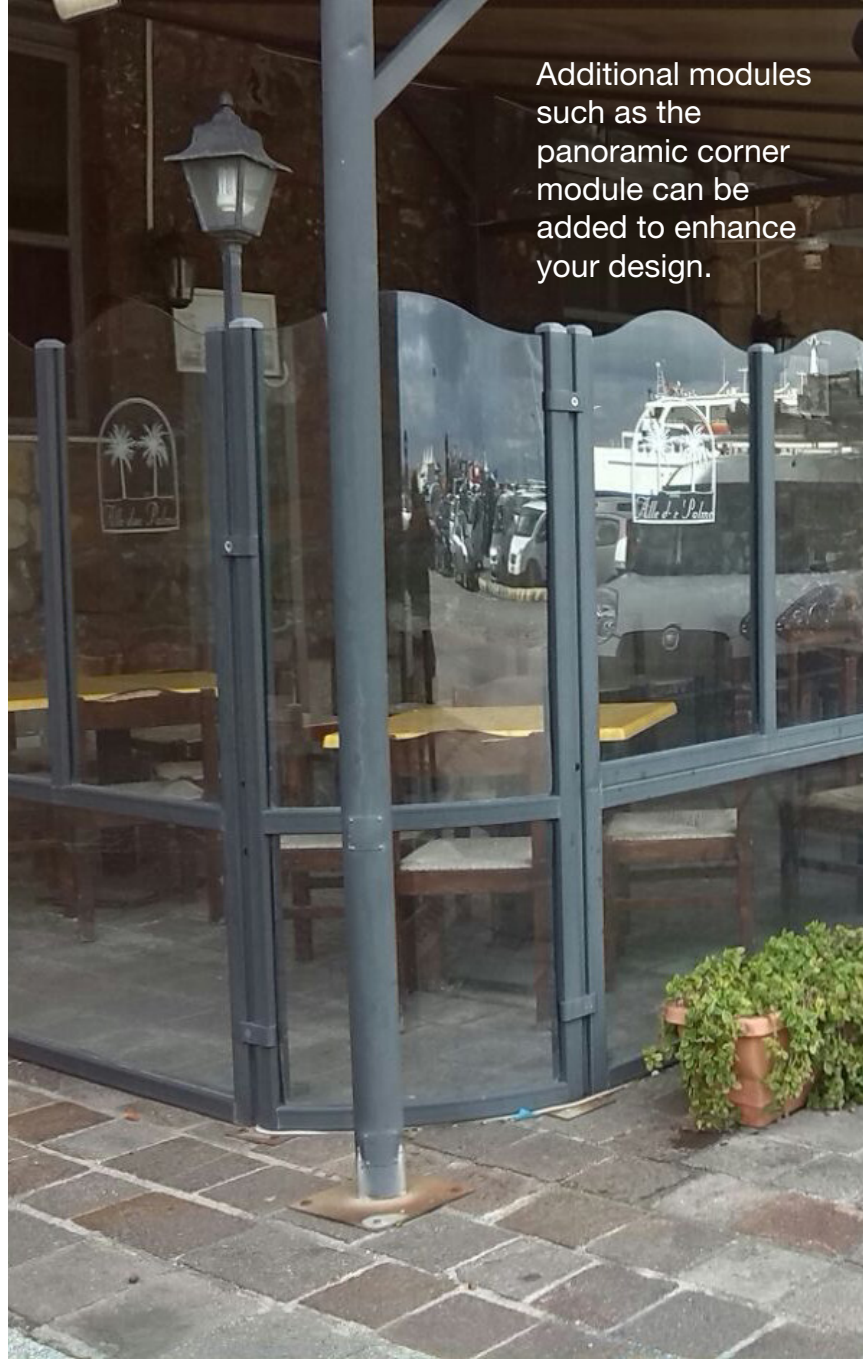

Additional modules such as the panoramic corner module can be added to enhance your design.

AUTHORIZED DEALER:

www.SunairAwnings.com

Sunair® Awnings, 7785 Rt. 175 Jessup, MD 20794 | 410.799.1145
©2015 Awnings Unlimited Inc.