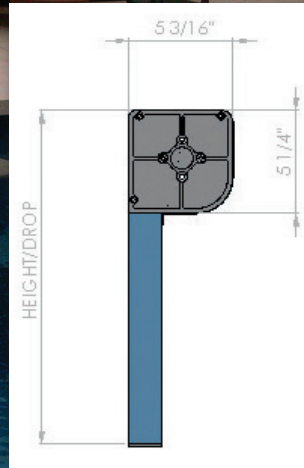

SC4500/4600 MASTERSHADE® RETRACTABLE SCREEN SYSTEM WITH ZIPPER TRACK

14% Open Mesh

FRAME COLORS

Frame colors may vary due to the printing process.

MOTOR OPTIONS

SOMFY MOTORS feature an integrated radio receiver that allows you to operate the screen by remote. Add optional smart controls for controlling the shade with your tablet or smartphone. Or, add the optional "Ondeis" sun sensor will lower the shades automatically when shade is needed. A wind sensor can be added that gives the extra protection from wind by retracting automatically.

Screen fabric can be raised and lowered easily with a hand crank or motor.

MAX SIZE:

SC4500 model up to 20 ft. Wide & 16 ft. High: Max width will depend on fabric and height. Max height will depend on width. Slightly wider widths are possible depending on height and fabric choice. SC4600 model up to 24 ft. Wide & 9 ft. High, with Nano 95 mesh fabric.