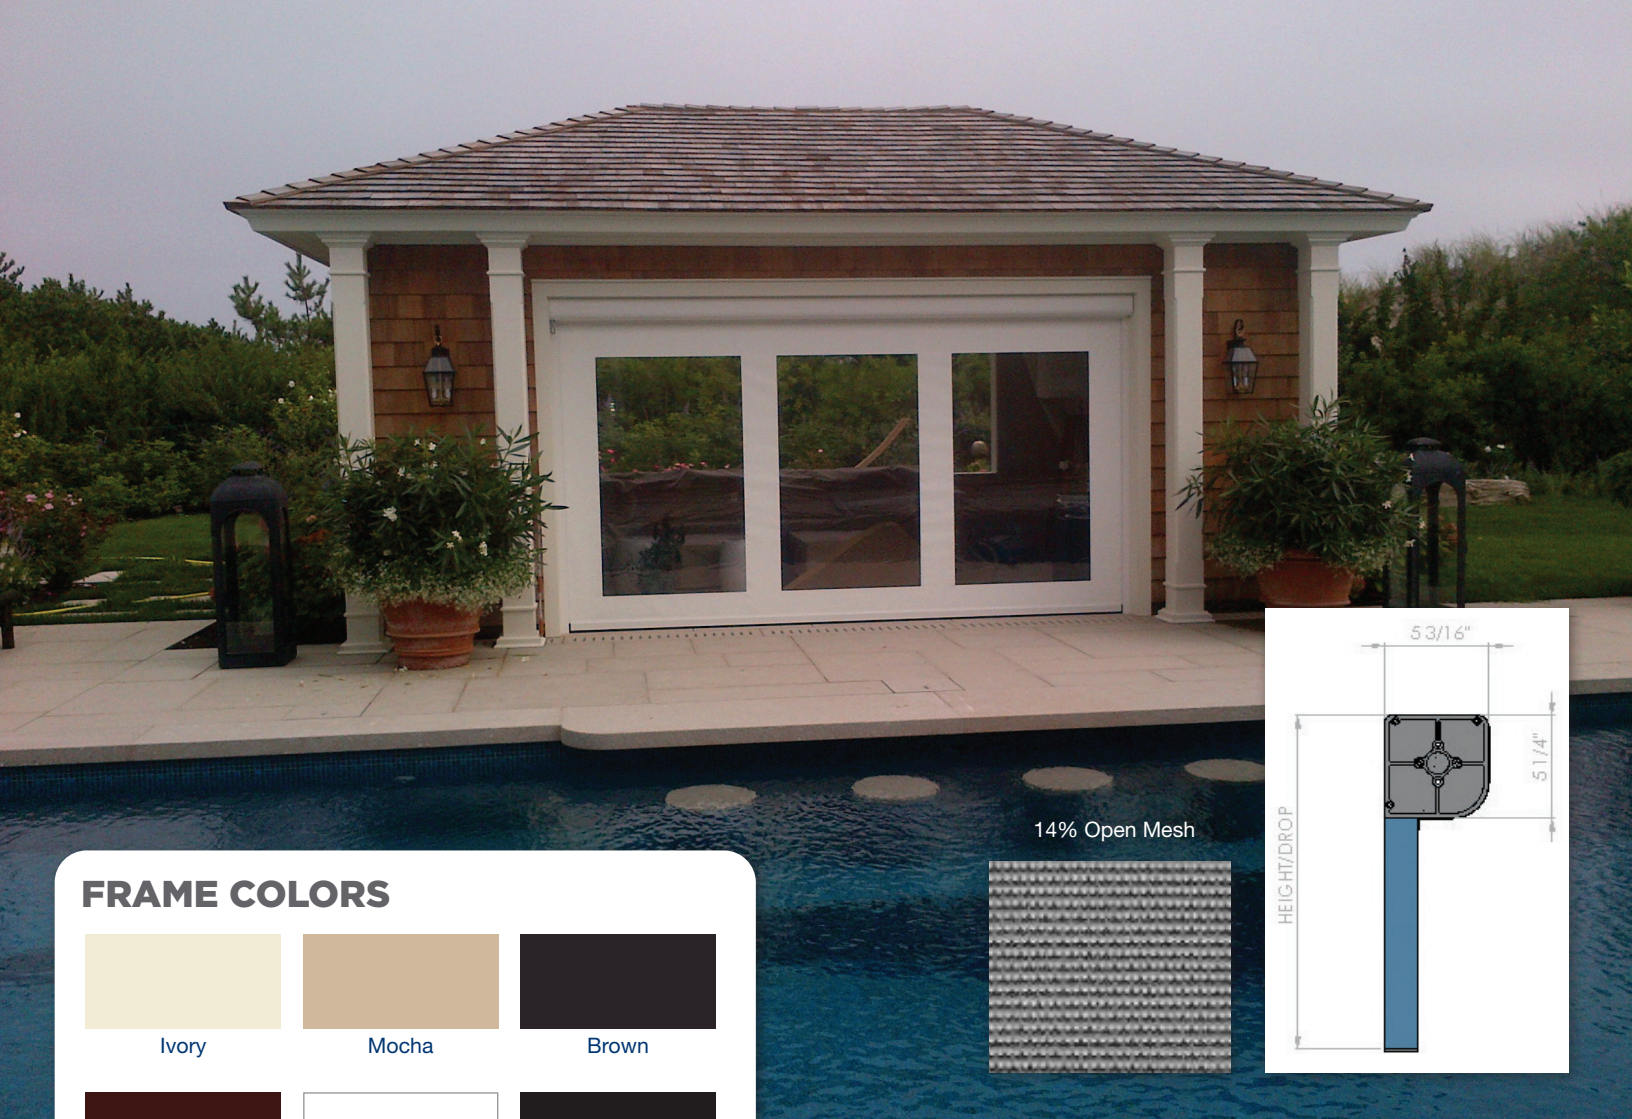

SC4500/4600 MASTERSHADE® RETRACTABLE SCREEN SYSTEM WITH ZIPPER TRACK

14% Open Mesh

FRAME COLORS

Frame colors may vary due to the printing process.

MOTOR OPTIONS

SOMFY MOTORS feature an integrated radio receiver that allows you to operate the screen by remote. Add optional smart controls for controlling the shade with your tablet or smartphone. Or, add the optional "Ondeis" sun sensor will lower the shades automatically when shade is needed. A wind sensor can be added that gives the extra protection from wind by retracting automatically.

Call Us for a FREE in-home estimate!

www.SunairAwnings.com

Sunair® Awnings, 7785 Rt. 175 Jessup, MD 20794 | 410.799.1145
©2023 Awnings Unlimited Inc.

www.SunairAwnings.com

A Full Cassette Retractable Rolling Screen with a compact 5" x 5" box design, Weighted hem bar, and Zipper Side Tracks

Screen fabric can be raised and lowered easily with a hand crank or motor.

MAX SIZE:

SC4500 model up to 20 ft. Wide & 16 ft. High: Max width will depend on fabric and height. Max height will depend on width. Slightly wider widths are possible depending on height and fabric choice. SC4600 model up to 24 ft. Wide & 9 ft. High, with Nano 95 mesh fabric.

Do you want to relax and enjoy your outdoor space free from sun glare, moderate inclement weather, and without those pesky bugs? The SC4500/4600 is the perfect rolling retractable screen for protecting you and your family, or your restaurant patrons. It is ideal for protection on porches, Pergolas, verandas, garage doors, and lanais. Simply roll down the screen with the manual crank or motor and the zipper system will do the rest. This specially engineered zipper system holds the fabric within the tracks allowing for opening to be more protected when the fabric is lowered. Sunair® offers only the highest quality mesh, fiberglass, and vinyl PVC fabrics from the best-known brand names in the industry. Choose the fabric that best fits your needs from our variety of available fabrics.