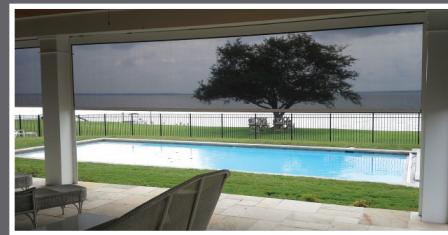

SC4500/4600 MASTERSHADE® RETRACTABLE SCREEN SYSTEM WITH ZIPPER TRACK

14% Open Mesh

FRAME COLORS

Frame colors may vary due to the printing process.

MOTOR OPTIONS

SOMFY MOTORS feature an integrated radio receiver that allows you to operate the screen by remote. Add optional smart controls for controlling the shade with your tablet or smartphone. Or, add the optional "Ondeis" sun sensor will lower the shades automatically when shade is needed. A wind sensor can be added that gives the extra protection from wind by retracting automatically.

Call Us for a FREE in-home estimate!

www.SunairAwnings.com

Sunair® Awnings, 7785 Rt. 175 Jessup, MD 20794 | 410.799.1145
©2023 Awnings Unlimited Inc.

www.SunairAwnings.com

A Full Cassette Retractable Rolling Screen with a compact 5" x 5" box design, Weighted hem bar, and Zipper Side Tracks

Screen fabric can be raised and lowered easily with a hand crank or motor.

MAX SIZE:

SC4500 model up to 20 ft. Wide & 16 ft. High: Max width will depend on fabric and height. Max height will depend on width. Slightly wider widths are possible depending on height and fabric choice. SC4600 model up to 24 ft. Wide & 9 ft. High, with Nano 95 mesh fabric.

Do you want to relax and enjoy your outdoor space free from sun glare, moderate inclement weather, and without those pesky bugs? The SC4500/4600 is the perfect rolling retractable screen for protecting you and your family, or your restaurant patrons. It is ideal for protection on porches, Pergolas, verandas, garage doors, and lanais. Simply roll down the screen with the manual crank or motor and the zipper system will do the rest. This specially engineered zipper system holds the fabric within the tracks allowing for opening to be more protected when the fabric is lowered. Sunair® offers only the highest quality mesh, fiberglass, and vinyl PVC fabrics from the best-known brand names in the industry. Choose the fabric that best fits your needs from our variety of available fabrics.